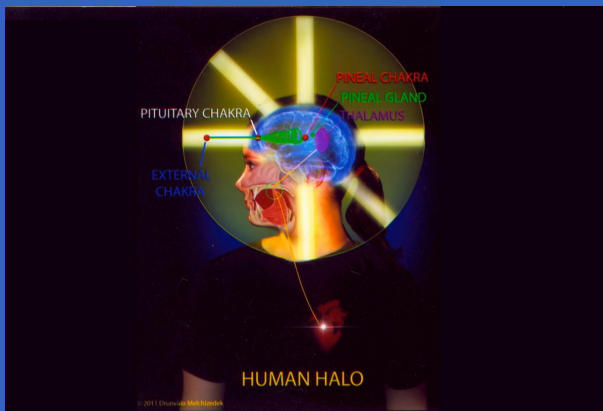

In this class we will also study some of the processes that are taught by Drunvalo Melchizedek through the Flower of Life teachings. One is called the 8 Beams of Light and is very powerful to help the individual activate and balance their 3rd Eye/Pineal.